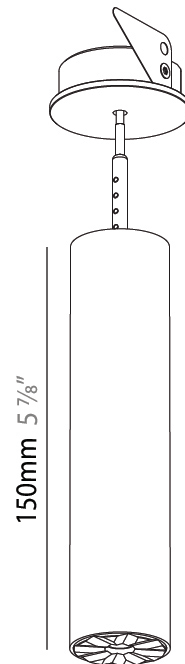

Ø50mm 1 15/16"